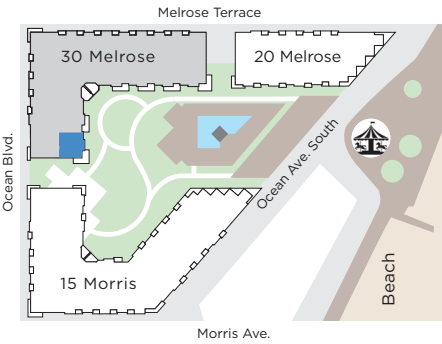

30 Melrose

Residence 216

Interior: 1,344 SF

Exterior: 319 SF

- 2 Bedrooms
- 2 Bathrooms
- Study
- Terrace

THE LOFTS PIER VILLAGE