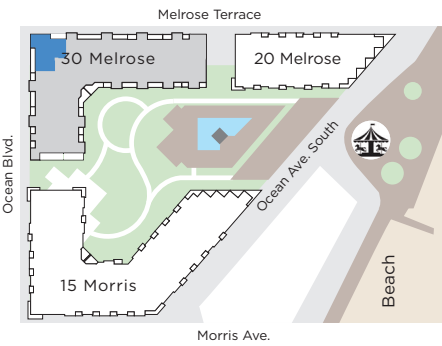

30 Melrose

Residence 601

Interior: 2,152 SF

Exterior: 411 SF

4 Bedrooms

3.5 Bathrooms

2 Terraces

THE LOFTS PIER VILLAGE