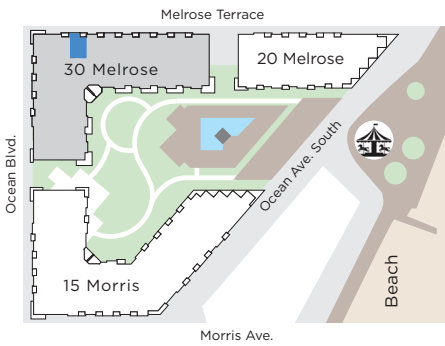

30 Melrose

Residence 202

Interior: 903 SF

Exterior: 62 SF

1 Bedroom

1 Bathroom

Study

Terrace

THE LOFTS PIER VILLAGE