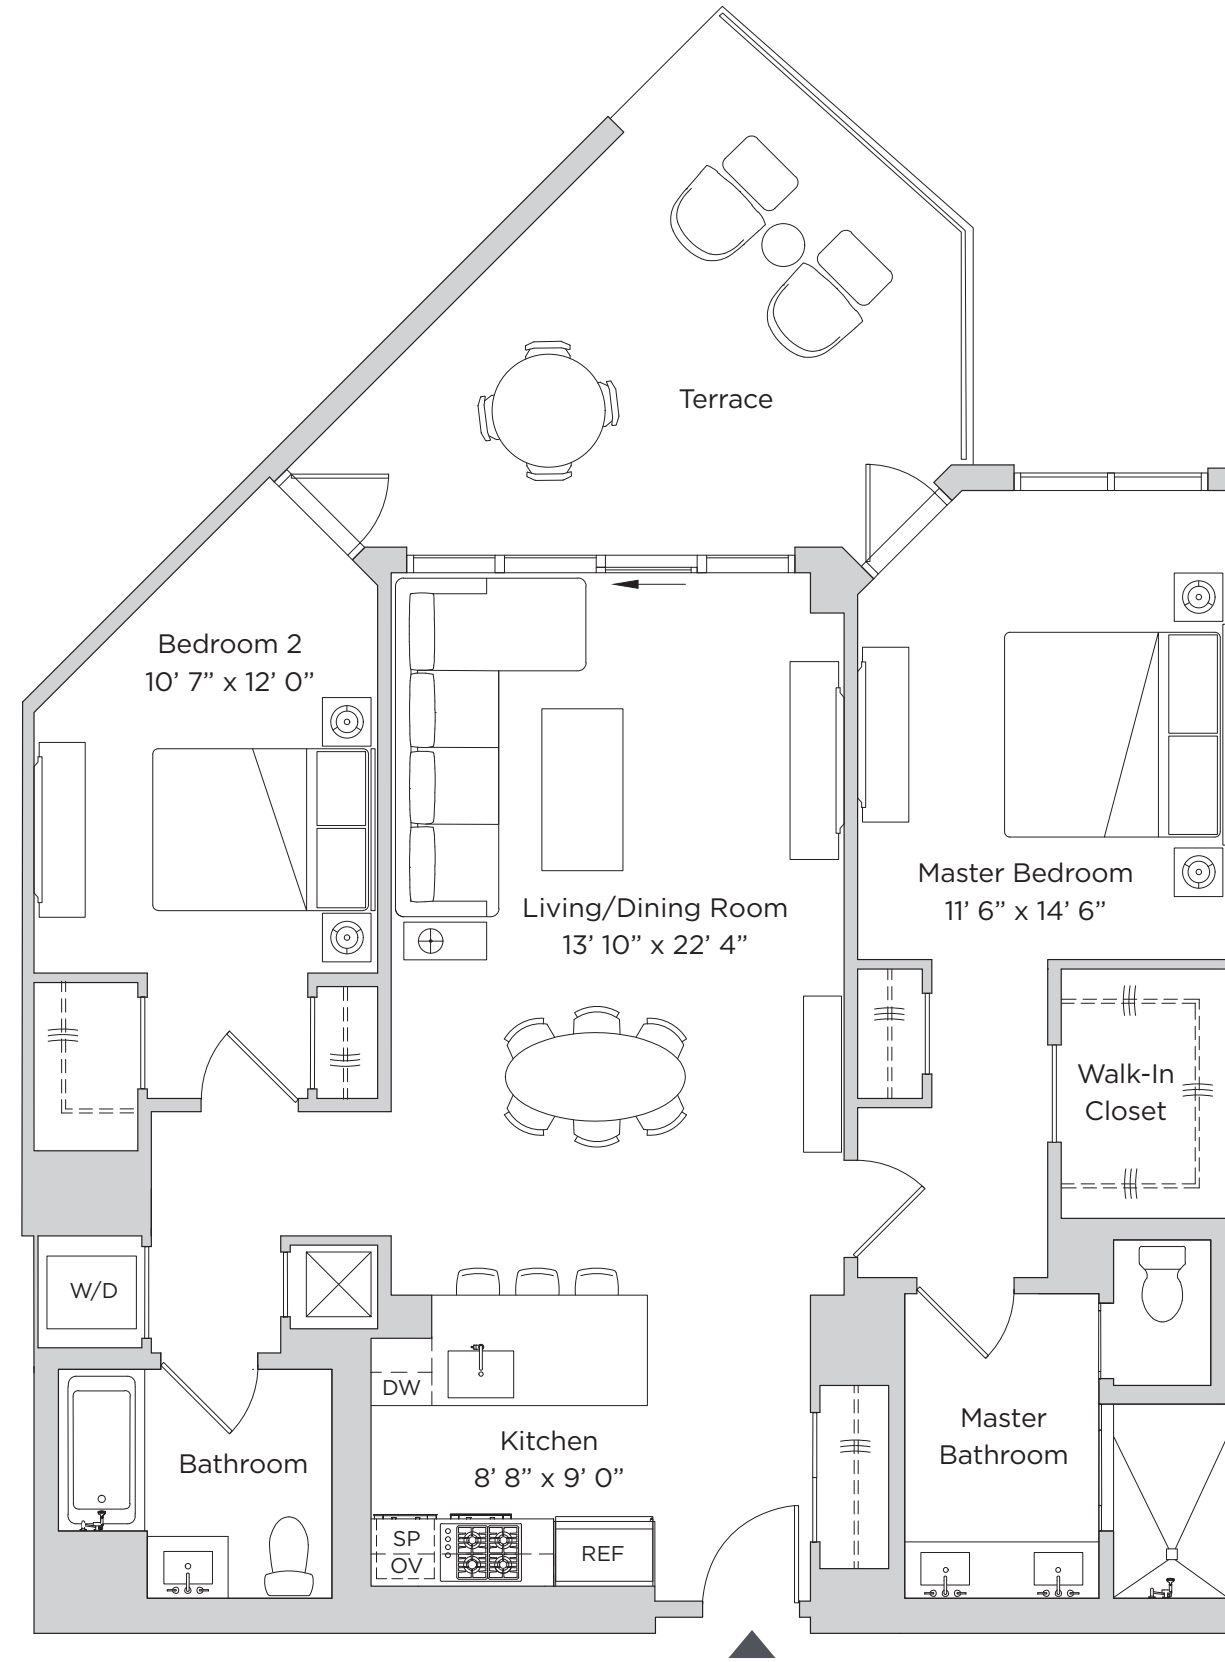

## Residence 202

Interior: 1,311 SF

Exterior: 236 SF

2 Bedrooms

2 Bathrooms

Terrace