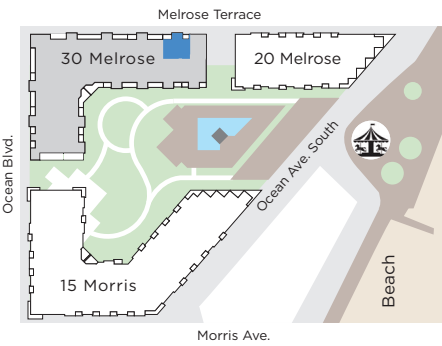

# 30 Melrose

## Residence 605

Interior: 1,310 SF

Exterior: 159 SF

- 2 Bedrooms
- 2 Bathrooms
- 2 Terraces

# THE LOFTS PIER VILLAGE