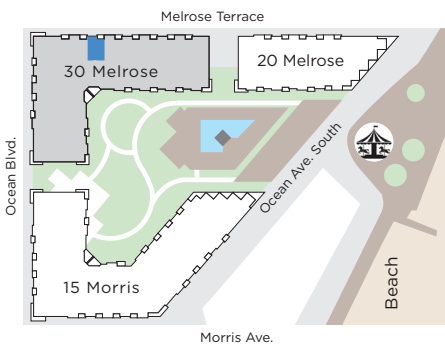

30 Melrose

Residence 403

Interior: 870 SF

Exterior: 61 SF

1 Bedroom

1 Bathroom

Terrace

THE LOFTS PIER VILLAGE