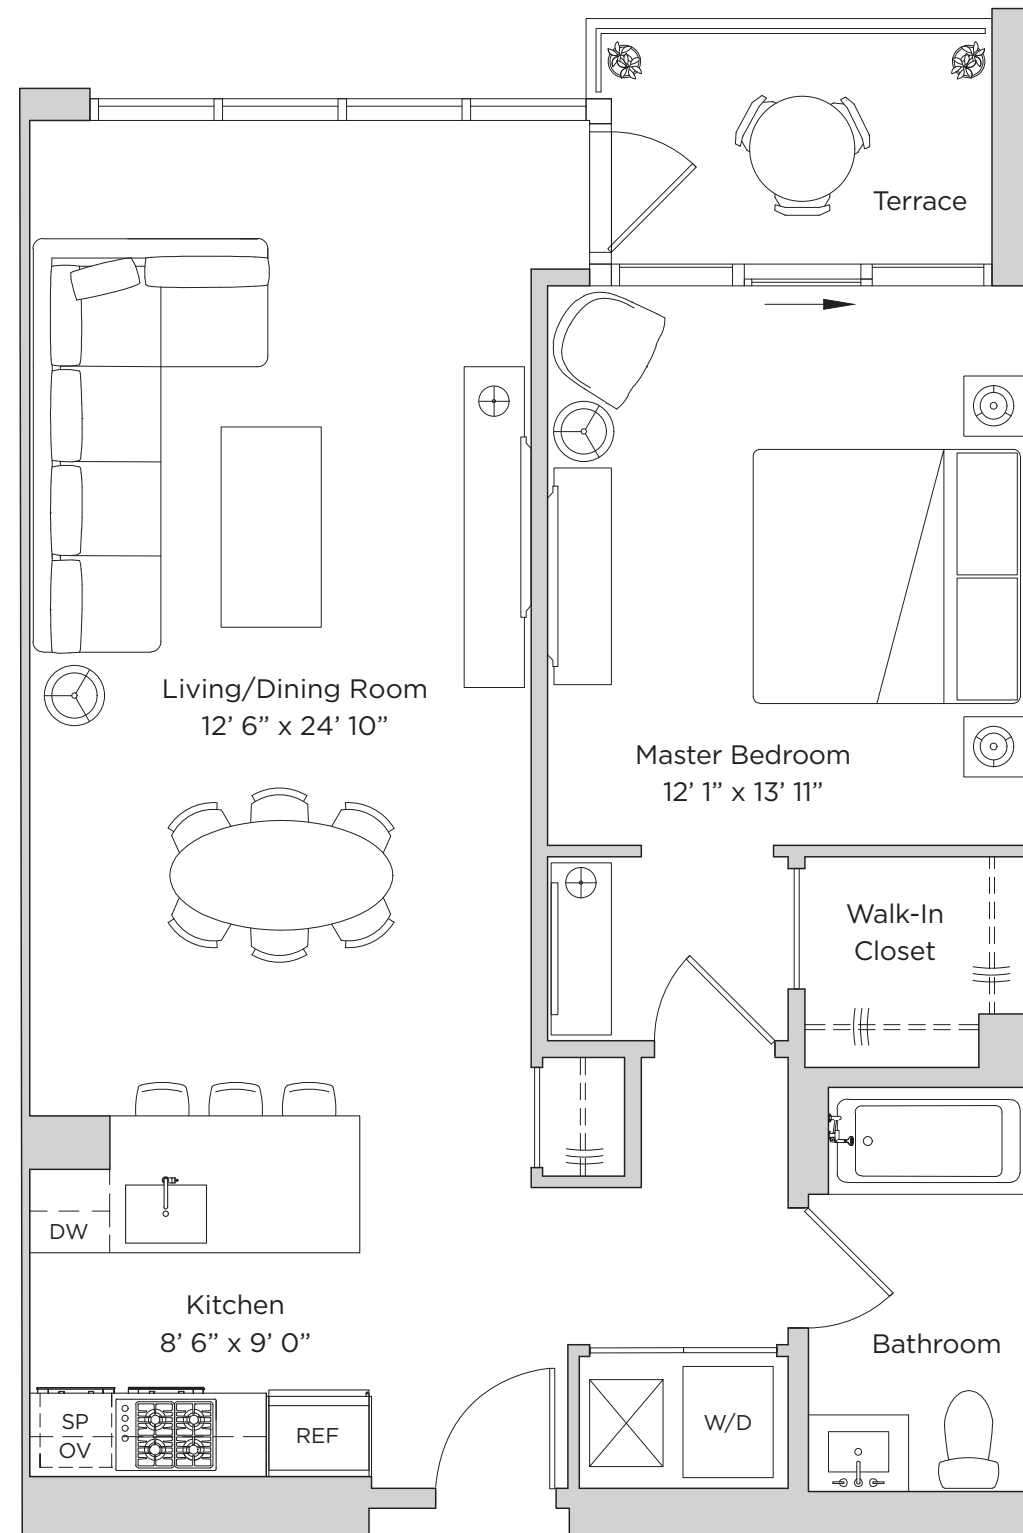

30 Melrose

Residence 403

Interior: 870 SF

Exterior: 61 SF

1 Bedroom

1 Bathroom

Terrace

THE LOFTS PIER VILLAGE