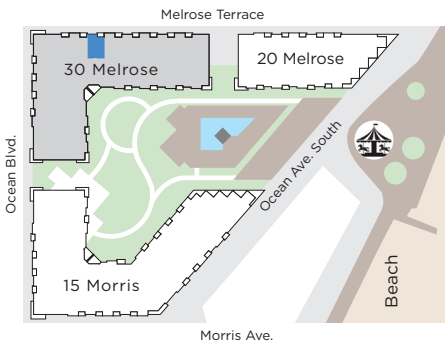

30 Melrose

Residence 303

Interior: 870 SF

Exterior: 61 SF

1 Bedroom

1 Bathroom

Terrace

THE LOFTS PIER VILLAGE