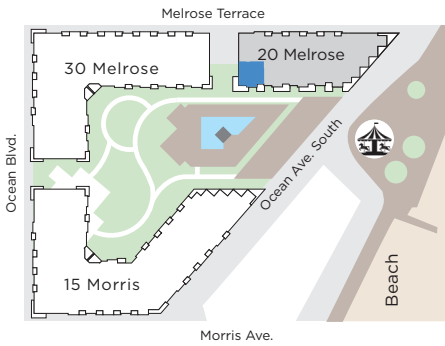

20 Melrose

Residence 211

Interior: 1,353 SF

Exterior: 420 SF

2 Bedrooms

2 Bathrooms

Study

Terrace

THE LOFTS PIER VILLAGE