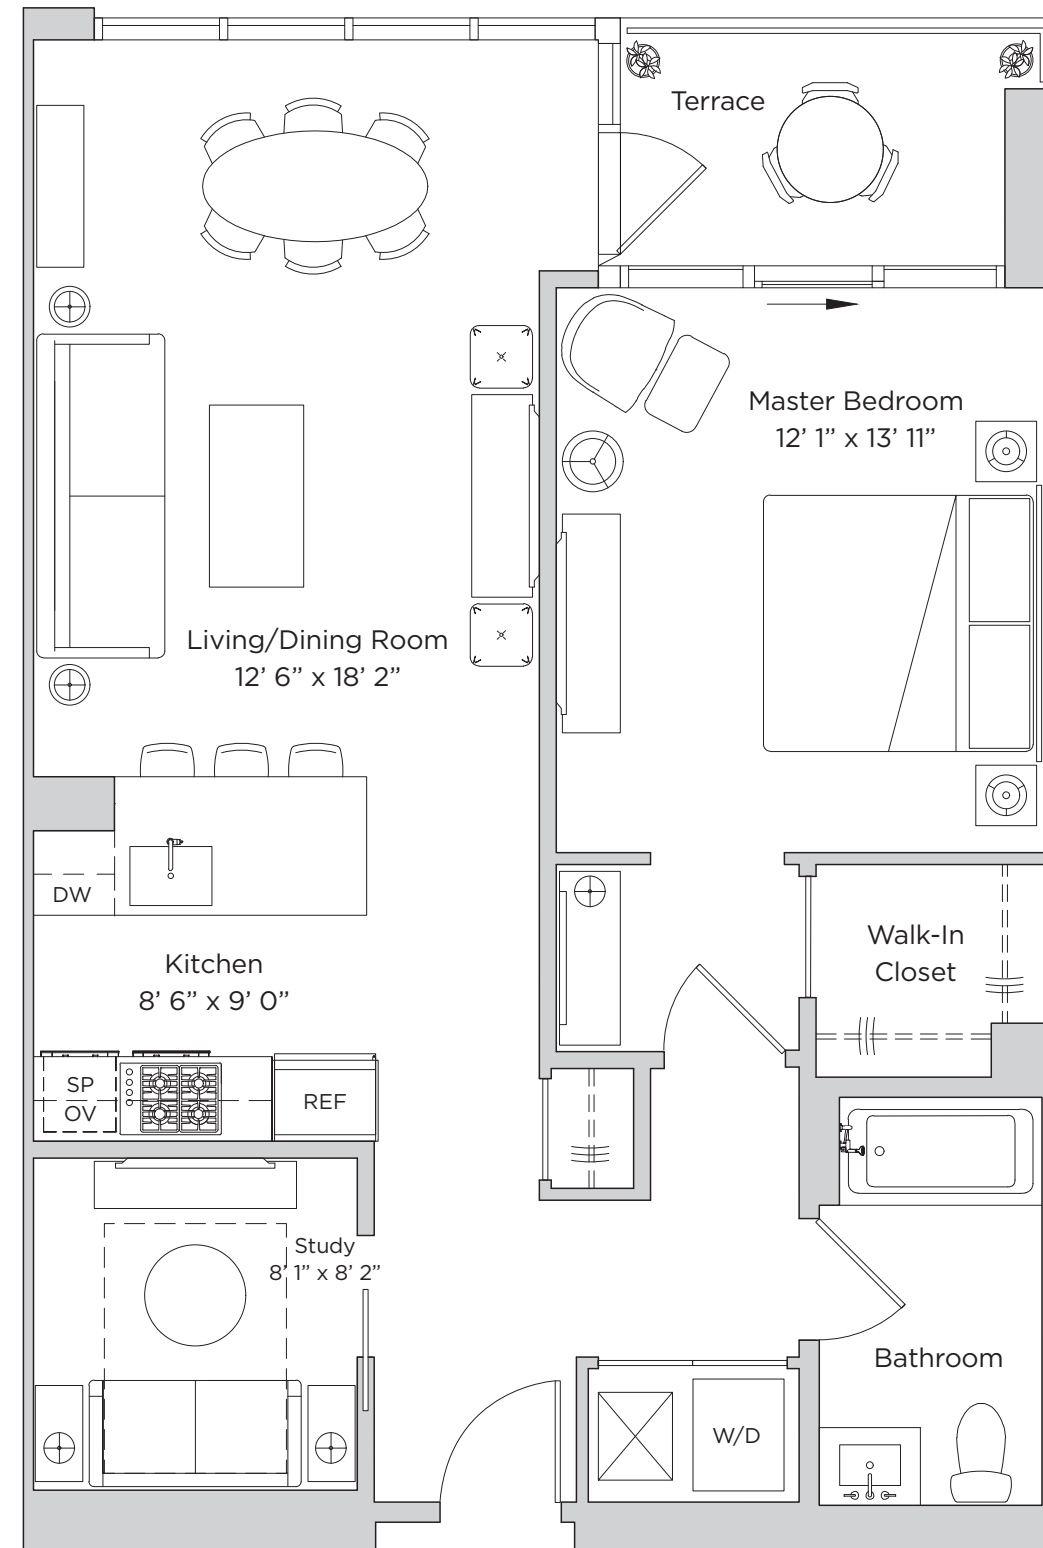

## Residence 201

Interior: 928 SF

Exterior: 62 SF

1 Bedroom

1 Bathroom

Study

Terrace