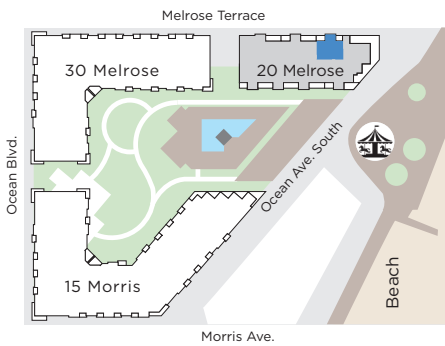

20 Melrose

Residence 603

Interior: 1,309 SF

Exterior: 160 SF

- 2 Bedrooms
- 2 Bathrooms
- 2 Terraces

THE LOFTS PIER VILLAGE