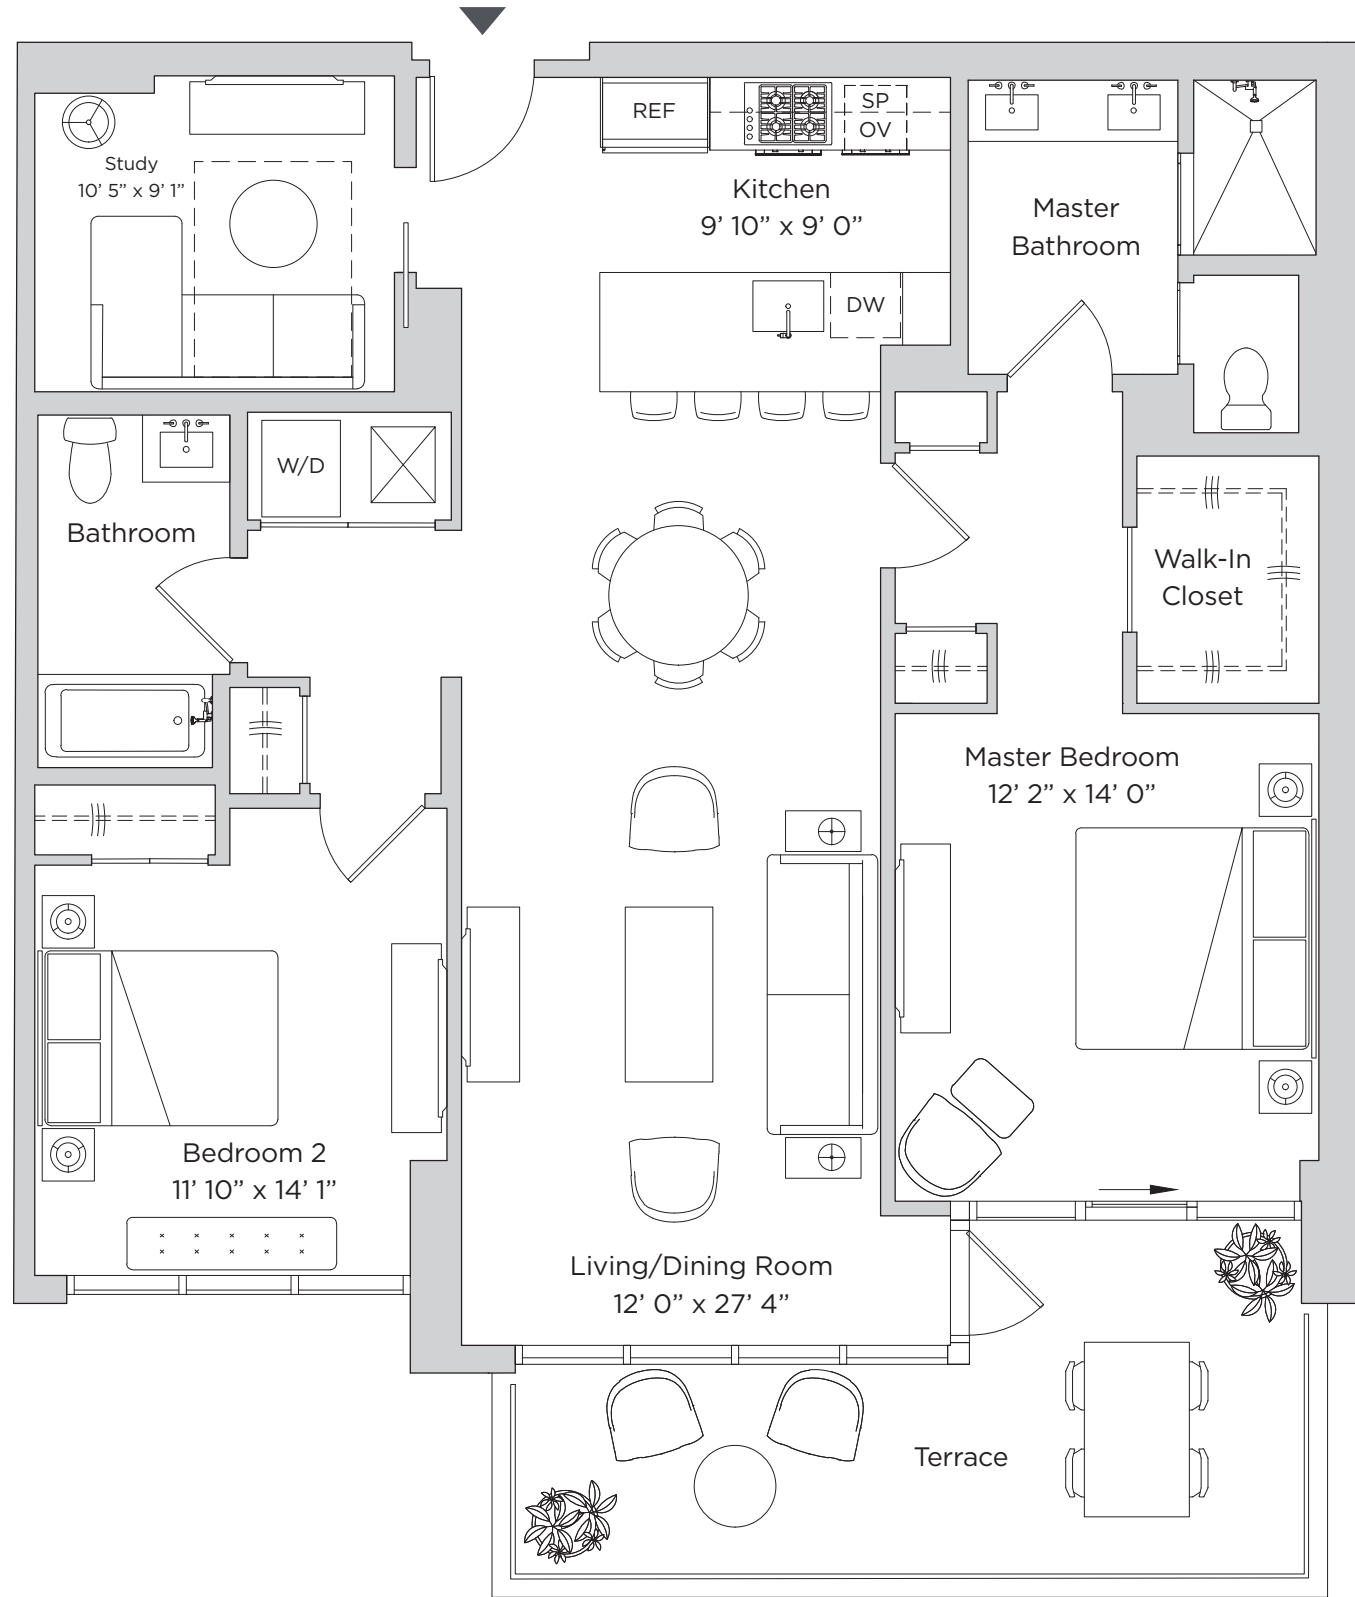

# 30 Melrose

## Residence 211

Interior: 1,343 SF

Exterior: 201 SF

- 2 Bedrooms
- 2 Bathrooms
- Study
- Terrace

# THE LOFTS PIER VILLAGE