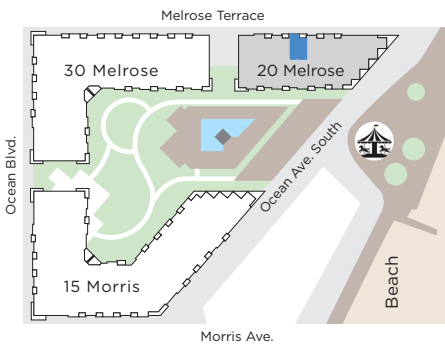

20 Melrose

Residence 303

Interior: 902 SF

Exterior: 63 SF

1 Bedroom

1 Bathroom

Study

Terrace

THE LOFTS PIER VILLAGE