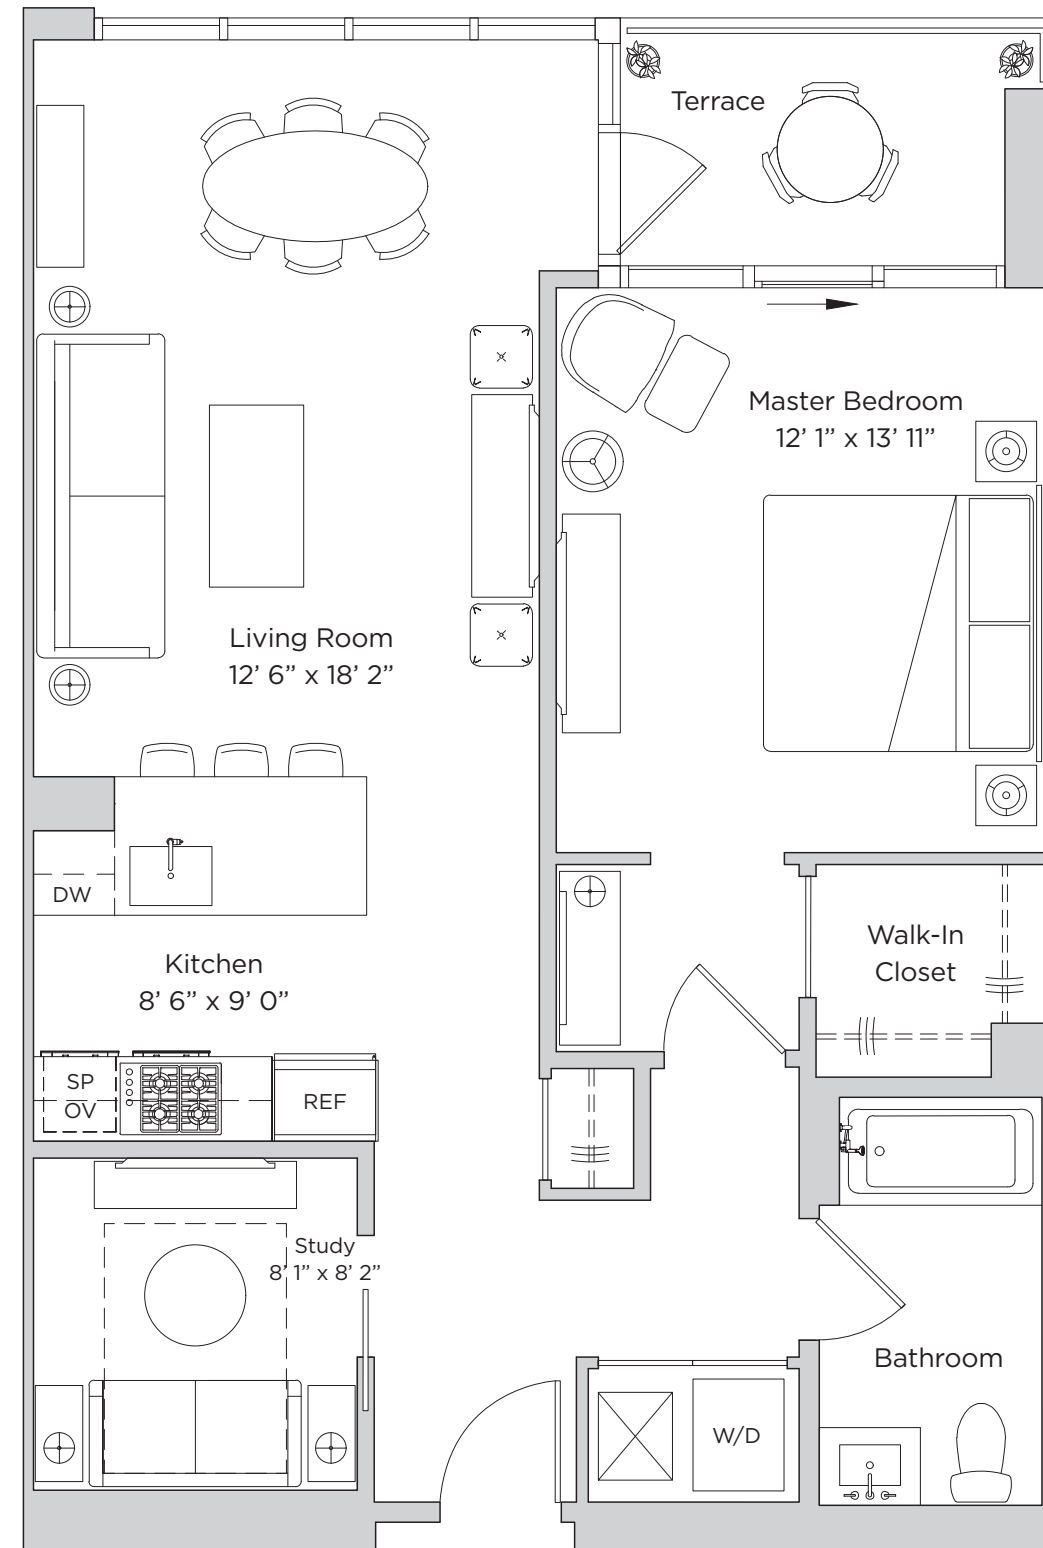

20 Melrose

Residence 303

Interior: 902 SF

Exterior: 63 SF

1 Bedroom

1 Bathroom

Study

Terrace

THE LOFTS PIER VILLAGE