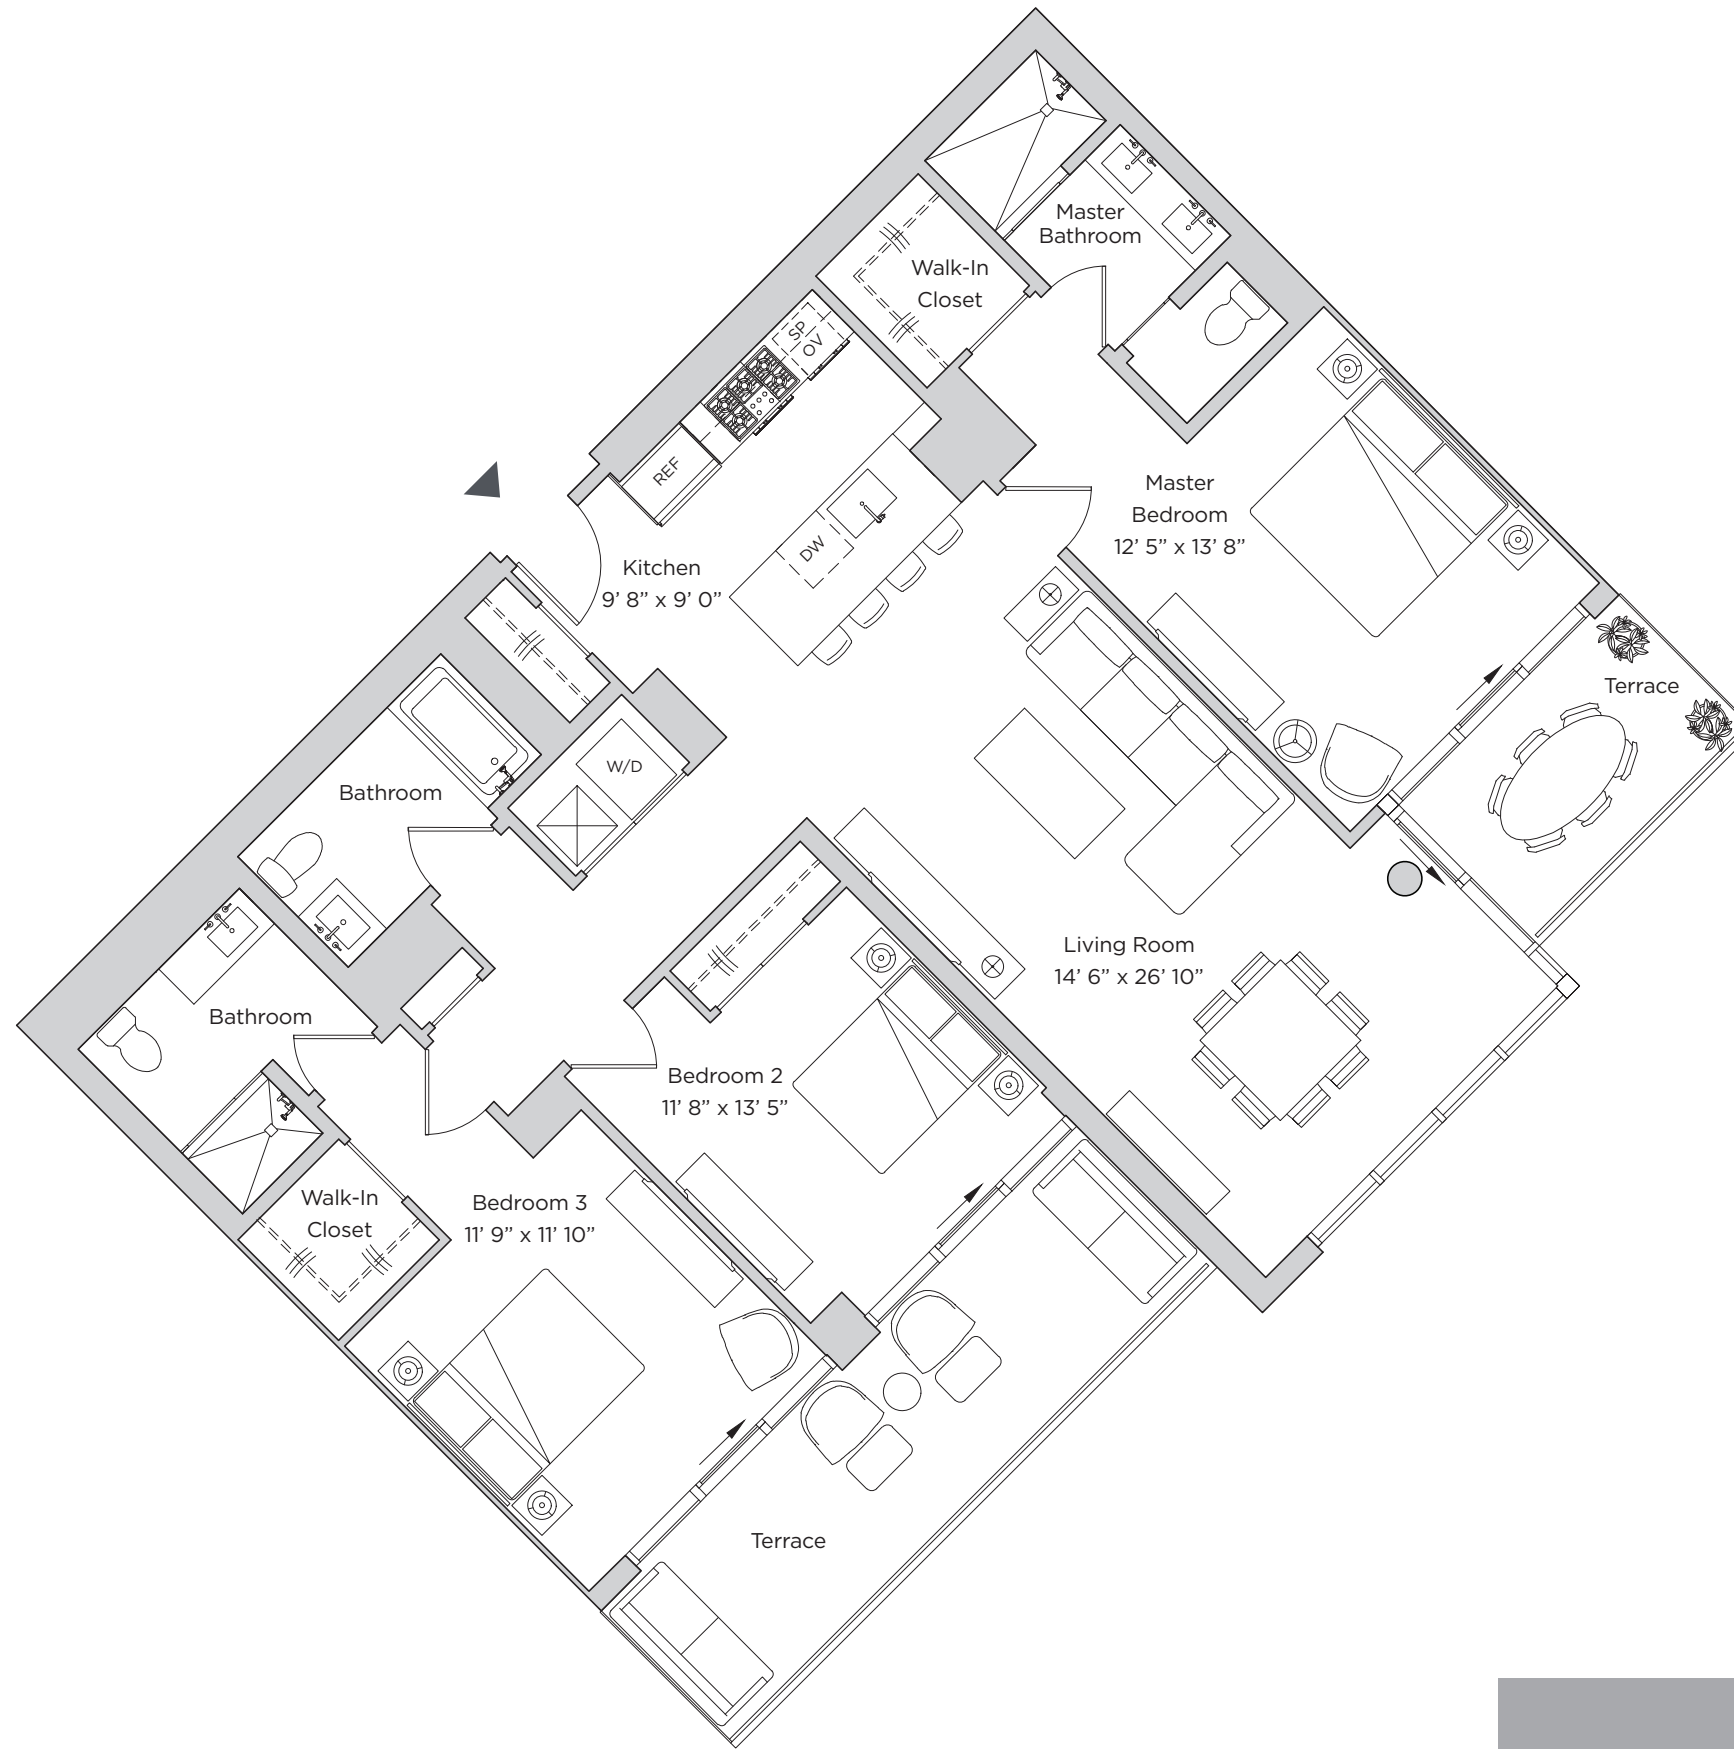

15 Morris

Residence 611

Interior: 1,600 SF

Exterior: 244 SF

3 Bedrooms

3 Bathrooms

2 Terraces

THE LOFTS