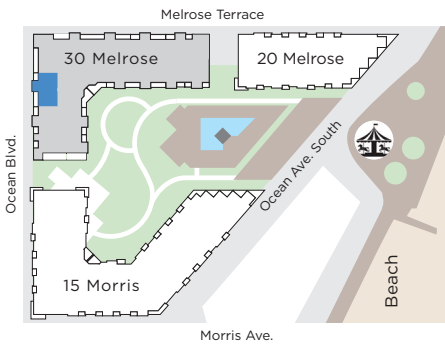

# 30 Melrose

## Residence 615

Interior: 1,561 SF

Exterior: 235 SF

- 3 Bedrooms
- 3 Bathrooms
- 2 Terraces

# THE LOFTS PIER VILLAGE