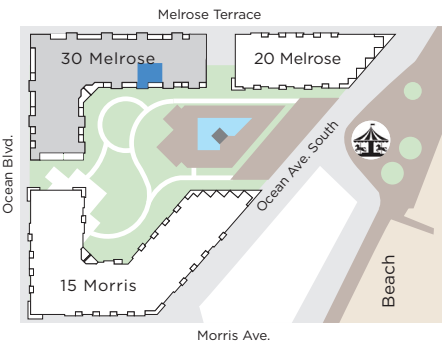

30 Melrose

Residence 608

Interior: 1,213 SF

Exterior: 150 SF

2 Bedrooms

2 Bathrooms

Terrace

THE LOFTS PIER VILLAGE