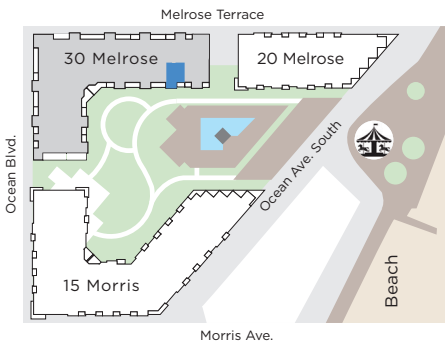

30 Melrose

Residence 607

Interior: 919 SF

Exterior: 82 SF

1 Bedroom

1 Bathroom

Terrace

THE LOFTS PIER VILLAGE