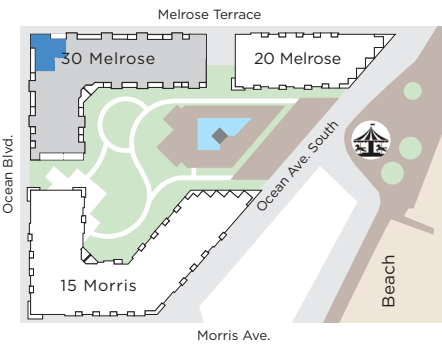

30 Melrose

Residence 601

Interior: 2,152 SF

Exterior: 411 SF

4 Bedrooms

3.5 Bathrooms

2 Terraces

THE LOFTS PIER VILLAGE