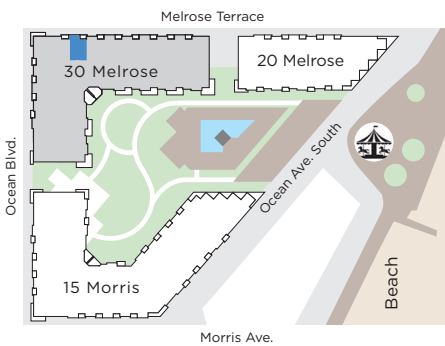

30 Melrose

Residence 202

Interior: 903 SF

Exterior: 62 SF

1 Bedroom

1 Bathroom

Study

Terrace

THE LOFTS PIER VILLAGE