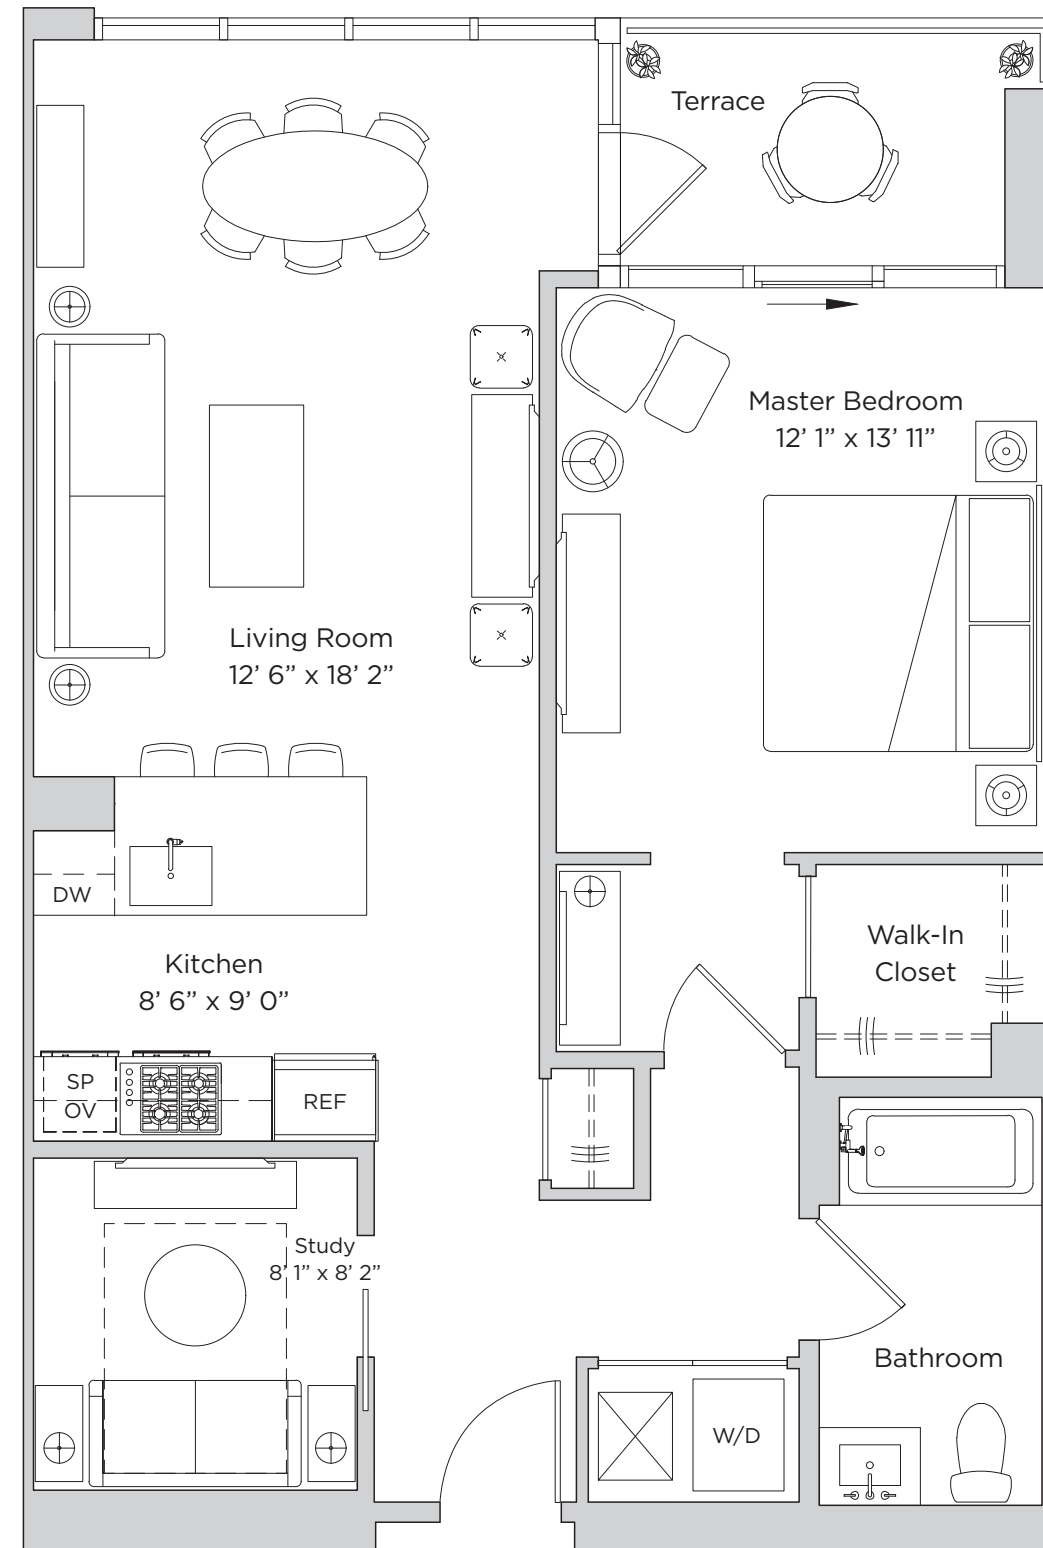

30 Melrose

Residence 202

Interior: 903 SF

Exterior: 62 SF

1 Bedroom

1 Bathroom

Study

Terrace

THE LOFTS PIER VILLAGE